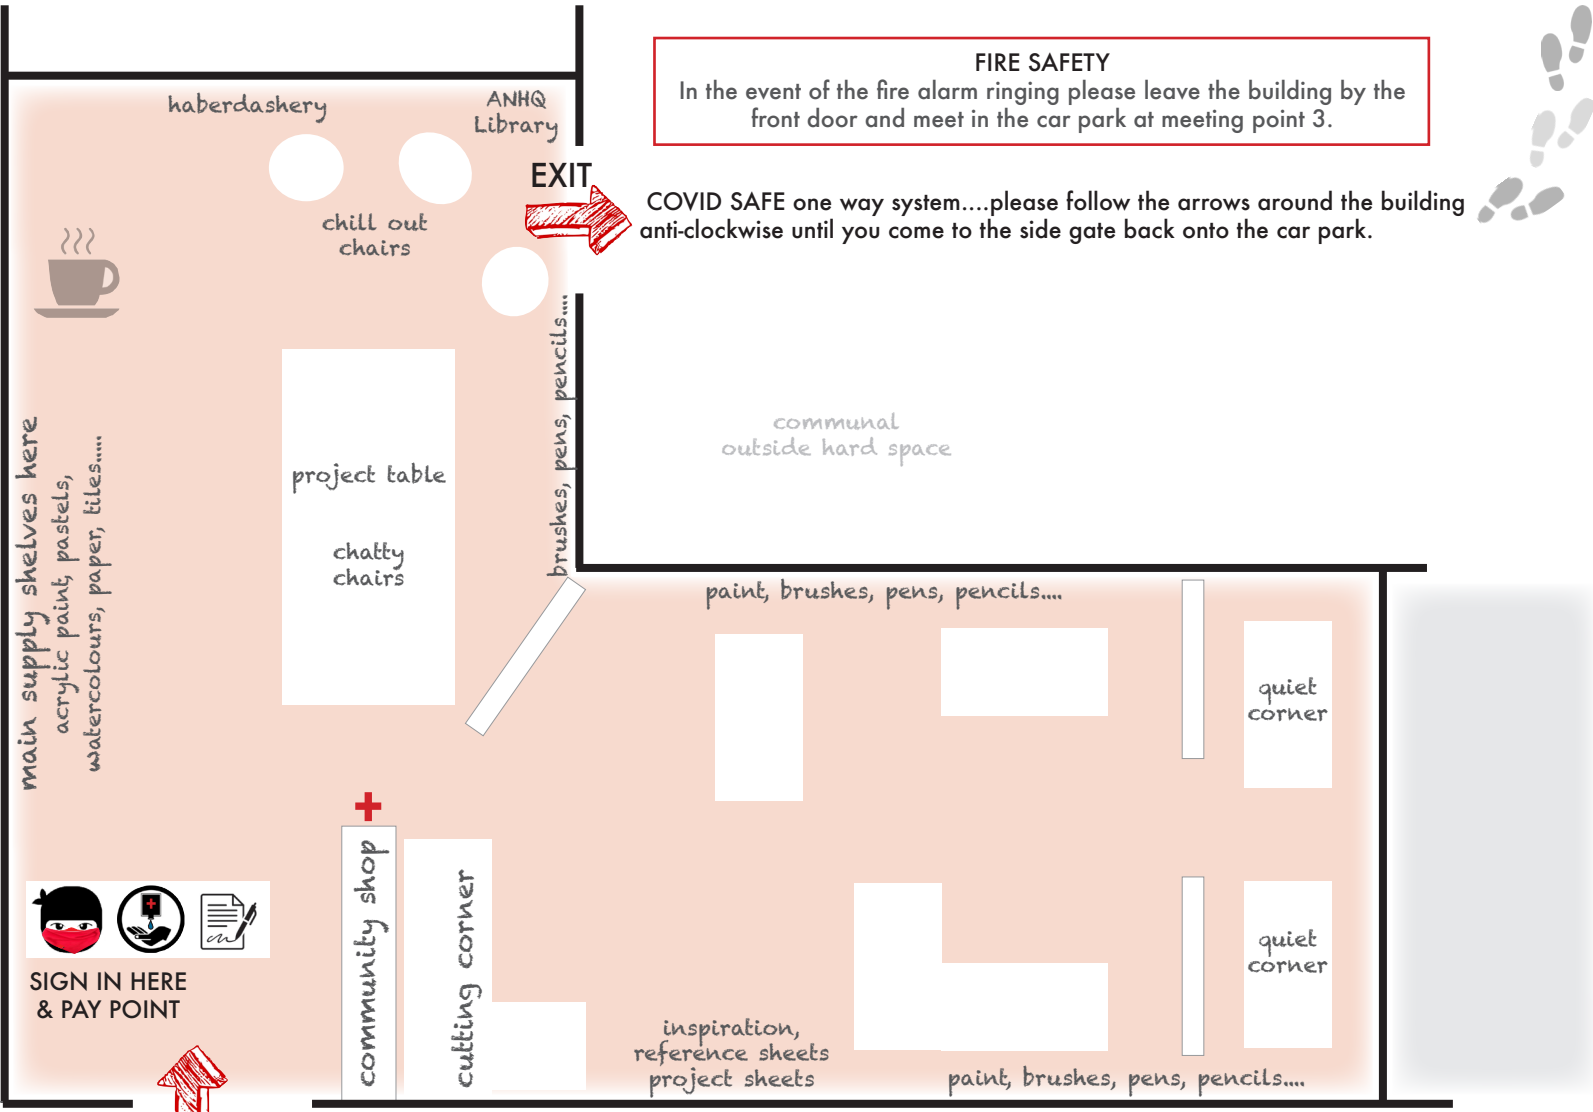

ART Ninja HQ

LET'S STAY SAFE!

SANITISE HANDS
REGULARLY

MASKS **ON** WHILE
WALKING AROUND

MASKS **OFF** WHILE SEATED,
IF YOU WISH

FIRE SAFETY
In the event of the fire alarm ringing please leave the building by the front door and meet in the car park at meeting point 3.

COVID SAFE one way system....please follow the arrows around the building anti-clockwise until you come to the side gate back onto the car park.

ART NINJA HQ TOILET 

RING THE BELL

ENTRANCE
FROM CAR PARK
TO HUB FOYER