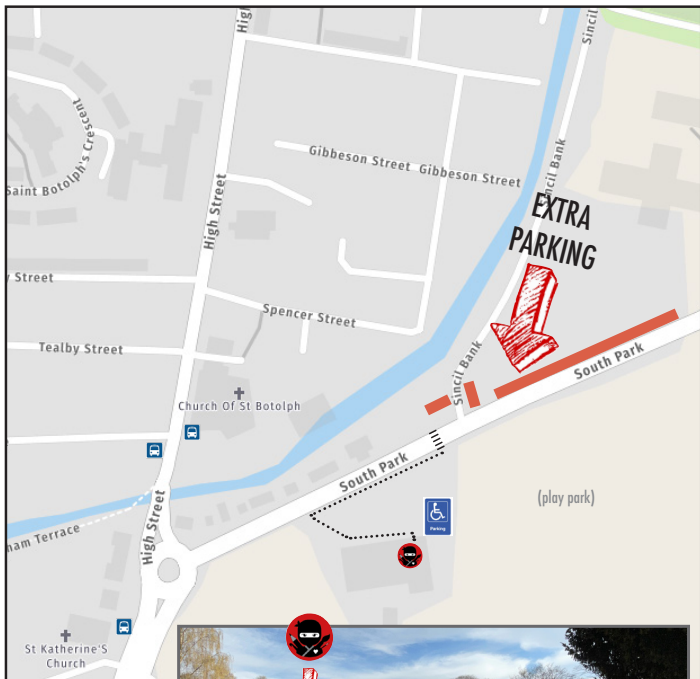

# ART NINJA HQ

Queens Park Community Hub, South Park, Lincoln LN5 8EW

Call if lost! - 07802 478515

**PARKING ON SITE** - can get very busy on weekdays 9am - 4pm (can park on the grass too)  
**DISABLED PARKING** - 2 bays on site.  Studio is accessible ground floor, with toilet facilities.

**LOCAL PARKING** - available on South Park just by the crossing or down Sincil Bank (see map)  
**Public car parks**, off the High Street by the Courthouse, St Marks or by the Bus/Train Station.  
**BUS STOPS** - on High Street or St. Katherines